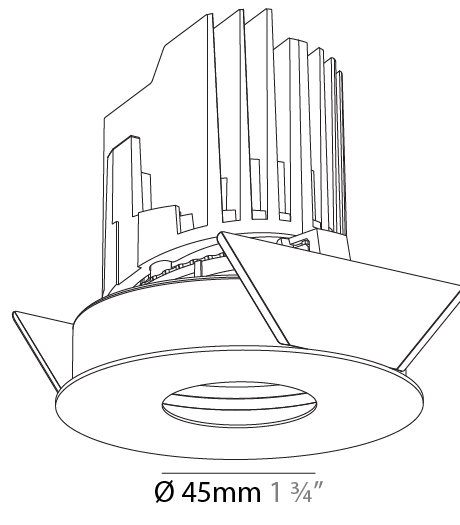

GENERAL

Series: Bioniq
Subseries: Bioniq Round Pinhole
Brand: Prolicht
Division: Architectural
Mounting Type: Recessed
Mounting Location: Ceiling
Subcategory: Downlight

PHYSICAL

Shape: Round
Diameter (mm): 107
Diameter (in): 4 3/16
Height (mm): 112
Height (in): 4 7/16
Ceiling Thickness (mm): 10 / 12.5 / 15
Ceiling Thickness (in): 3/8 or 1/2 or 9/16
Min. Recessing Depth (mm): 130
Min. Recessing Depth (in): 5 1/8
Light Distribution: Adjustable / Downlight
Weight (kg): 0.456
Weight (lbs): 1
Fixture Finish: SSR / BKV / CWI / CRY / HAB / LAG / UFT / ITA / RUA / RUR / MIC / FTG / MYG / TWT / LOD / PUS / FRO / FUP / KIA / POP / BLS / SPG / MEY / GOH / GUM / CHC / COM / ABZ / JAG / OBR / MOS / ROR
Fixture Material: Aluminum Die Cast
Cut-out Measurements: 98mm / 3 7/8"

ELECTRICAL

Lamp Type: LED (Zhaga Standard)
Total Output Wattage (W): 15
Dimming: Dali Dimming
Driver Included: No
Driver Location: Recessed Housing
Driver Type: Constant Current - 120Vac
Housing: See components
Input Voltage (V): 120
Constant Current (MA): 350

LED

Number of LEDs: 1
Color Temperature (°K): Warm Dim
Max. Delivered Lumen (lm): 760
Nominal Lumen (lm): 1140
CRI: >90 CRI
Lamp Life (hrs): 50000

OPTICAL

Reflector: 20 / 40 / 60
Adjustability: Rotational 355°, Tilt 30°

RATINGS AND CERTIFICATIONS

Certified By: Certified for North American Standards
IP rating: IP20

PROJECT
TYPE
SPECIFIER
QUANTITY
DATE

112mm 4 7/16"