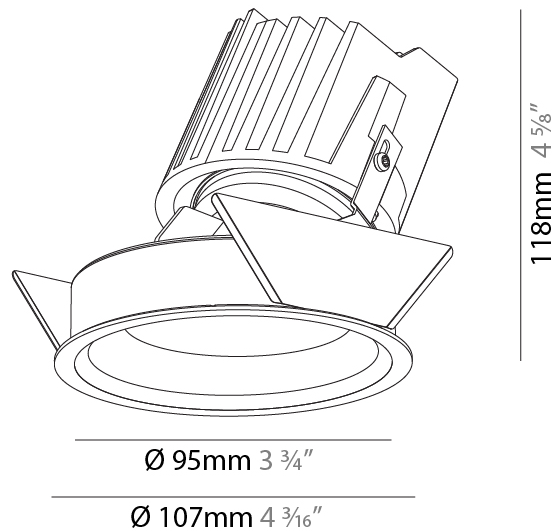

GENERAL

Series: Bioniq
Subseries: Bioniq Round Wallwash
Brand: Prolicht
Division: Architectural
Mounting Type: Recessed
Mounting Location: Ceiling
Subcategory: Downlight

PHYSICAL

Shape: Round
Diameter (mm): 107
Diameter (in): 4 3/16
Height (mm): 118
Height (in): 4 5/8
Ceiling Thickness (mm): 10 / 12.5 / 15
Ceiling Thickness (in): 3/8 or 1/2 or 9/16
Min. Recessing Depth (mm): 140
Min. Recessing Depth (in): 5 1/2
Light Distribution: Adjustable / Asymmetric
Weight (kg): 0.456
Weight (lbs): 1
Fixture Finish: SSR / BKV / CWI / CRY / HAB / LAG / UFT / ITA / RUA / RUR / MIC / FTG / MYG / TWT / LOD / PUS / FRO / FUP / KIA / POP / BLS / SPG / MEY / GOH / GUM / CHC / COM / ABZ / JAG / OBR / MOS / ROR
Fixture Material: Aluminum Die Cast
Cut-out Measurements: 98mm / 3 7/8"

ELECTRICAL

Lamp Type: LED (Zhaga Standard)
Total Output Wattage (W): 15
Dimming: Dali Dimming
Driver Included: No
Driver Location: Recessed Housing
Driver Type: Constant Current - 120Vac
Housing: See components
Input Voltage (V): 120
Constant Current (MA): 350

LED

Number of LEDs: 1
Color Temperature (°K): Warm Dim
Max. Delivered Lumen (lm): 850
Nominal Lumen (lm): 1140
CRI: >90 CRI
Lamp Life (hrs): 50000

OPTICAL

Reflector: 20 / 40 / 60
Adjustability: Fixed

RATINGS AND CERTIFICATIONS

Certified By: Certified for North American Standards
IP rating: IP20

PROJECT	_____
TYPE	_____
SPECIFIER	_____
QUANTITY	_____
DATE	_____